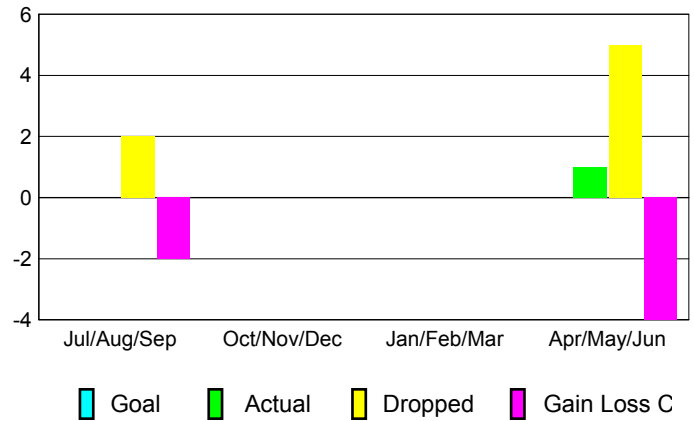

GMT: **CARL HARRELL**

Location: **BAHAMAS**

GMT CA: **1**

CLUBS

| Month | New Club Goal | Actual New Clubs | Actual Dropped Clubs | Gain/Loss of Clubs |
|------------------|---------------|------------------|----------------------|--------------------|
| 2012-2013 | | | | |
| Jul/Aug/Sep | 0 | 0 | 0 | 0 |
| Oct/Nov/Dec | 0 | 0 | 0 | 0 |
| Jan/Feb/Mar | 0 | 0 | 0 | 0 |
| Apr/May/Jun | 0 | 0 | 0 | 0 |
| Totals | 0 | 0 | 0 | 0 |

Club Results 2012-2013

Goal, New, Dropped, Gain/Loss

YTD Status Quo Clubs 2012-2013

Status Quo Clubs Compared to Status Quo Members

Club Gain/Loss 2012-2013

MEMBERSHIP

| Month | Net Memb Goal | Actual New Memb | Actual Dropped Memb | Gain/Loss of Memb |
|------------------|---------------|-----------------|---------------------|-------------------|
| 2012-2013 | | | | |
| Jul/Aug/Sep | 0 | 0 | 2 | -2 |
| Oct/Nov/Dec | 0 | 0 | 0 | 0 |
| Jan/Feb/Mar | 0 | 0 | 0 | 0 |
| Apr/May/Jun | 0 | 1 | 5 | -4 |
| Totals | 0 | 1 | 7 | -6 |

Membership Results 2012-2013

Goal, New, Dropped, Gain/Loss

Gender Comparison 2012-2013

Membership Gain/Loss 2012-2013

GMT: **CARL HARRELL**

Location: **FLORIDA**

GMT CA: **1**

CLUBS

| Month | New Club Goal | Actual New Clubs | Actual Dropped Clubs | Gain/Loss of Clubs |
|------------------|---------------|------------------|----------------------|--------------------|
| 2012-2013 | | | | |
| Jul/Aug/Sep | 0 | 0 | 3 | -3 |
| Oct/Nov/Dec | 0 | 1 | 1 | 0 |
| Jan/Feb/Mar | 0 | 0 | 4 | -4 |
| Apr/May/June | 0 | 0 | 3 | -3 |
| Totals | 0 | 1 | 11 | -10 |