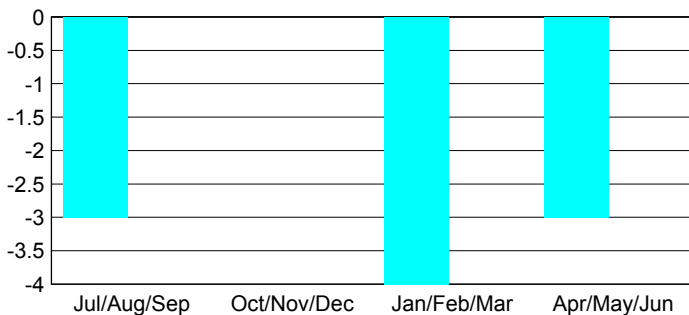

| Month | New Club Goal | Actual New Clubs | Actual Dropped Clubs | Gain/Loss of Clubs |
|------------------|---------------|------------------|----------------------|--------------------|
| 2012-2013 | | | | |
| Jul/Aug/Sep | 0 | 0 | 3 | -3 |
| Oct/Nov/Dec | 0 | 1 | 1 | 0 |
| Jan/Feb/Mar | 0 | 0 | 4 | -4 |
| Apr/May/June | 0 | 0 | 3 | -3 |
| Totals | 0 | 1 | 11 | -10 |

Club Results 2012-2013

Goal, New, Dropped, Gain/Loss

YTD Status Quo Clubs 2012-2013

Status Quo Clubs Compared to Status Quo Members

Club Gain/Loss 2012-2013

MEMBERSHIP

| Month | Net Memb Goal | Actual New Memb | Actual Dropped Memb | Gain/Loss of Memb |
|------------------|---------------|-----------------|---------------------|-------------------|
| 2012-2013 | | | | |
| Jul/Aug/Sep | 0 | 69 | 86 | -17 |
| Oct/Nov/Dec | 0 | 62 | 146 | -84 |
| Jan/Feb/Mar | 0 | 68 | 62 | 6 |
| Apr/May/June | 0 | 40 | 145 | -105 |
| Totals | 0 | 239 | 439 | -200 |

Membership Results 2012-2013

Goal, New, Dropped, Gain/Loss

Gender Comparison 2012-2013

Membership Gain/Loss 2012-2013