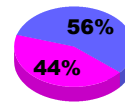

Club Results 2012-2013

Goal, New, Dropped, Gain/Loss

YTD Status Quo Clubs 2012-2013

Status Quo Clubs Compared to Status Quo Members

Club Gain/Loss 2012-2013

MEMBERSHIP

| Month | Net Memb Goal | Actual New Memb | Actual Dropped Memb | Gain/Loss of Memb |
|------------------|---------------|-----------------|---------------------|-------------------|
| 2012-2013 | | | | |
| Jul/Aug/Sep | 0 | 0 | 2 | -2 |
| Oct/Nov/Dec | 0 | 0 | 0 | 0 |
| Jan/Feb/Mar | 0 | 0 | 0 | 0 |
| Apr/May/Jun | 0 | 1 | 5 | -4 |
| Totals | 0 | 1 | 7 | -6 |

Membership Results 2012-2013

Goal, New, Dropped, Gain/Loss

Gender Comparison 2012-2013

Membership Gain/Loss 2012-2013

GMT: **CARL HARRELL**

Location: **FLORIDA**

GMT CA: **1**

CLUBS