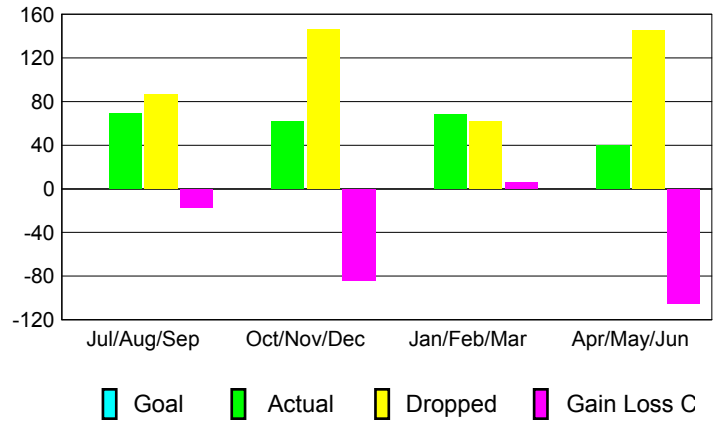

| Month | New Club Goal | Actual New Clubs | Actual Dropped Clubs | Gain/Loss of Clubs |
|------------------|---------------|------------------|----------------------|--------------------|
| 2012-2013 | | | | |
| Jul/Aug/Sep | 0 | 0 | 3 | -3 |
| Oct/Nov/Dec | 0 | 1 | 1 | 0 |
| Jan/Feb/Mar | 0 | 0 | 4 | -4 |
| Apr/May/June | 0 | 0 | 3 | -3 |
| Totals | 0 | 1 | 11 | -10 |

Club Results 2012-2013

Goal, New, Dropped, Gain/Loss

YTD Status Quo Clubs 2012-2013

Status Quo Clubs Compared to Status Quo Members

Club Gain/Loss 2012-2013

MEMBERSHIP

| Month | Net Memb Goal | Actual New Memb | Actual Dropped Memb | Gain/Loss of Memb |
|------------------|---------------|-----------------|---------------------|-------------------|
| 2012-2013 | | | | |
| Jul/Aug/Sep | 0 | 69 | 86 | -17 |
| Oct/Nov/Dec | 0 | 62 | 146 | -84 |
| Jan/Feb/Mar | 0 | 68 | 62 | 6 |
| Apr/May/June | 0 | 40 | 145 | -105 |
| Totals | 0 | 239 | 439 | -200 |

Membership Results 2012-2013

Goal, New, Dropped, Gain/Loss

Gender Comparison 2012-2013

Membership Gain/Loss 2012-2013