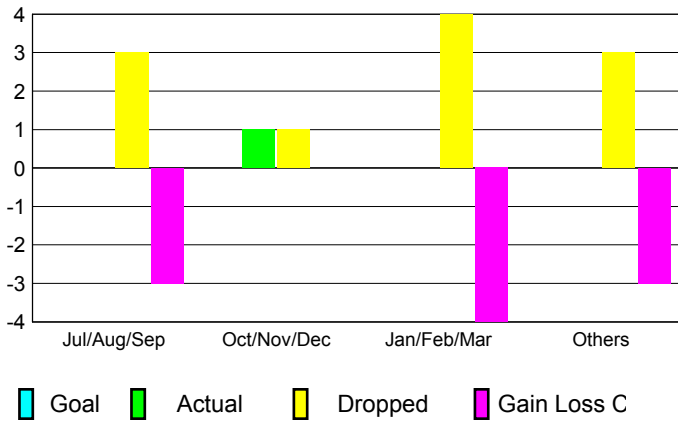

Club Results 2012-2013

Goal, New, Dropped, Gain/Loss

YTD Status Quo Clubs 2012-2013

Status Quo Clubs Compared to Status Quo Members

Club Gain/Loss 2012-2013

MEMBERSHIP

| Month | Net Memb Goal | Actual New Memb | Actual Dropped Memb | Gain/Loss of Memb |
|------------------|---------------|-----------------|---------------------|-------------------|
| 2012-2013 | | | | |
| Jul/Aug/Sep | 0 | 0 | 2 | -2 |
| Oct/Nov/Dec | 0 | 0 | 0 | 0 |
| Jan/Feb/Mar | 0 | 0 | 0 | 0 |
| Apr/May/Jun | 0 | 1 | 5 | -4 |
| Totals | 0 | 1 | 7 | -6 |

Membership Results 2012-2013

Goal, New, Dropped, Gain/Loss

Gender Comparison 2012-2013

Membership Gain/Loss 2012-2013

GMT: **CARL HARRELL**

Location: **FLORIDA**

GMT CA: **1**

CLUBS

| Month | New Club Goal | Actual New Clubs | Actual Dropped Clubs | Gain/Loss of Clubs |
|------------------|---------------|------------------|----------------------|--------------------|
| 2012-2013 | | | | |
| Jul/Aug/Sep | 0 | 0 | 3 | -3 |
| Oct/Nov/Dec | 0 | 1 | 1 | 0 |
| Jan/Feb/Mar | 0 | 0 | 4 | -4 |
| Apr/May/June | 0 | 0 | 3 | -3 |
| Totals | 0 | 1 | 11 | -10 |

Club Results 2012-2013

Goal, New, Dropped, Gain/Loss

YTD Status Quo Clubs 2012-2013

Status Quo Clubs Compared to Status Quo Members

Club Gain/Loss 2012-2013

MEMBERSHIP

| Month | Net Memb Goal | Actual New Memb | Actual Dropped Memb | Gain/Loss of Memb |
|------------------|---------------|-----------------|---------------------|-------------------|
| 2012-2013 | | | | |
| Jul/Aug/Sep | 0 | 69 | 86 | -17 |
| Oct/Nov/Dec | 0 | 62 | 146 | -84 |
| Jan/Feb/Mar | 0 | 68 | 62 | 6 |
| Apr/May/June | 0 | 40 | 145 | -105 |
| Totals | 0 | 239 | 439 | -200 |